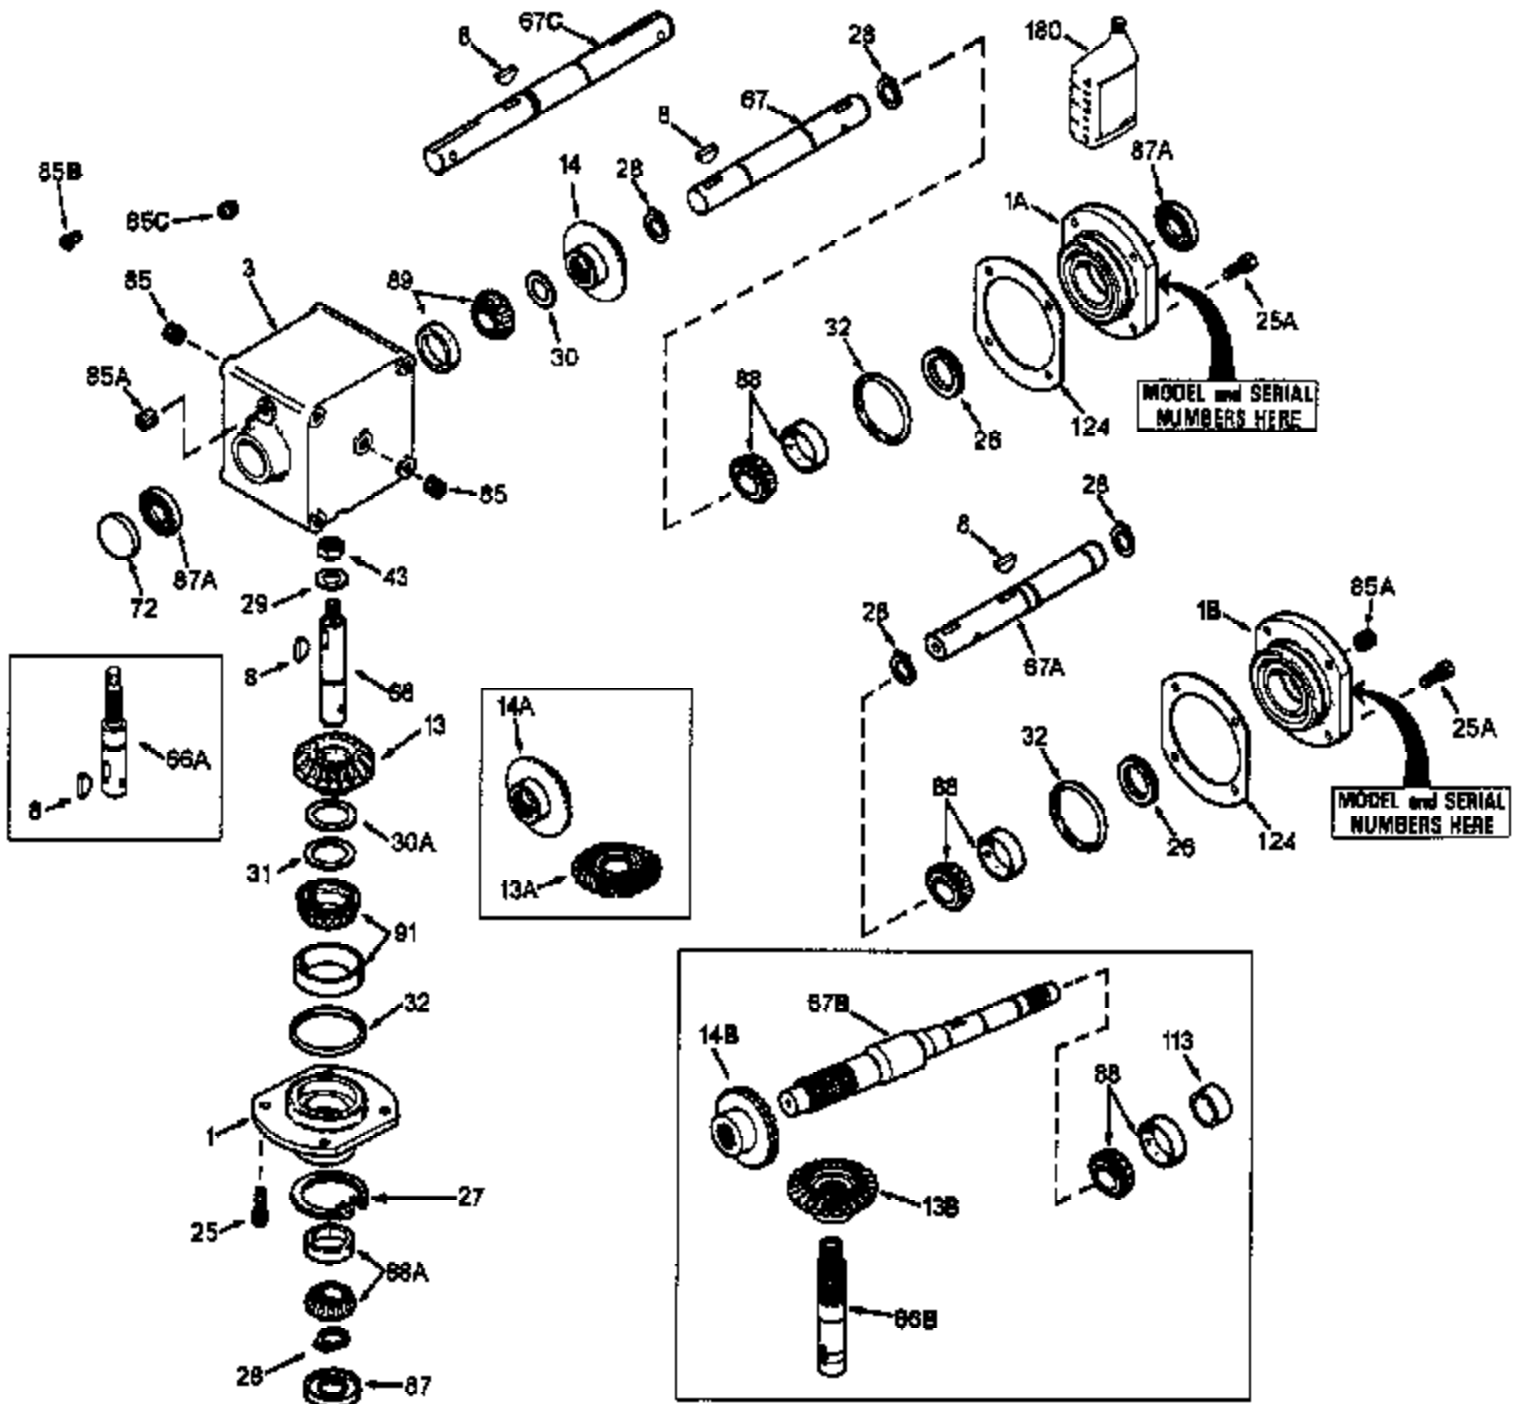

JOIST

DAS ORIGINAL

ILLUSTRATION SHOWS TYPICAL PARTS ONLY. ORDER BY PART NUMBER. PARTS NOT LISTED ARE SUPPLIED BY OEM.

Ref #	Part Number	Qty	Description
	794523		RA Drive Head Ass'y (Incl. 1 thru 124)
1A	786105		Retainer Cap
1	786104A		Retainer Cap
3	770089		Right Angle Drive Housing
8	792114		Woodruff Key No. 807
13	778169		Bevel Gear (27 teeth)
14	778173		Bevel Gear (18 teeth)
25A	792037		Screw, 5/16-18 x 1"
25	792037		Screw, 5/16-18 x 1"
26	780137		Load Ring
27	792112		Retaining Ring
28	792113		Retaining Ring
29	792115	1100-1100-026	Flat Washer
30	780131	Peerless	Shim
31	780138		Shim
32	788063		"O" Ring
43	792110A		Hex Jam Nut, 3/4-16
66	776282		Input Shaft (5.38" long)
67	776283		Output Shaft (7.56" long)
72	792111		Plug
85A	792039		Pipe Plug, 1/8"
85C	792118		Relief Valve
85	792116		Pipe Plug, 1/4-18
87	788064		Oil Seal
87A	788065		Oil Seal
88A	780132		Bearing & Cup Ass'y (SEE REPAIR MANUA L)
88	780132		Bearing & Cup Ass'y (SEE REPAIR MANUA L)
89	780132		Bearing & Cup Ass'y (SEE REPAIR MANUA L)
91	780134		Bearing & Cup Ass'y (SEE REPAIR MANUA L)
124	780136		Retainer Cap Shim
180	730229A		Gear Oil 80W90

1100-1100-026 Page 2 of 2
Peerless